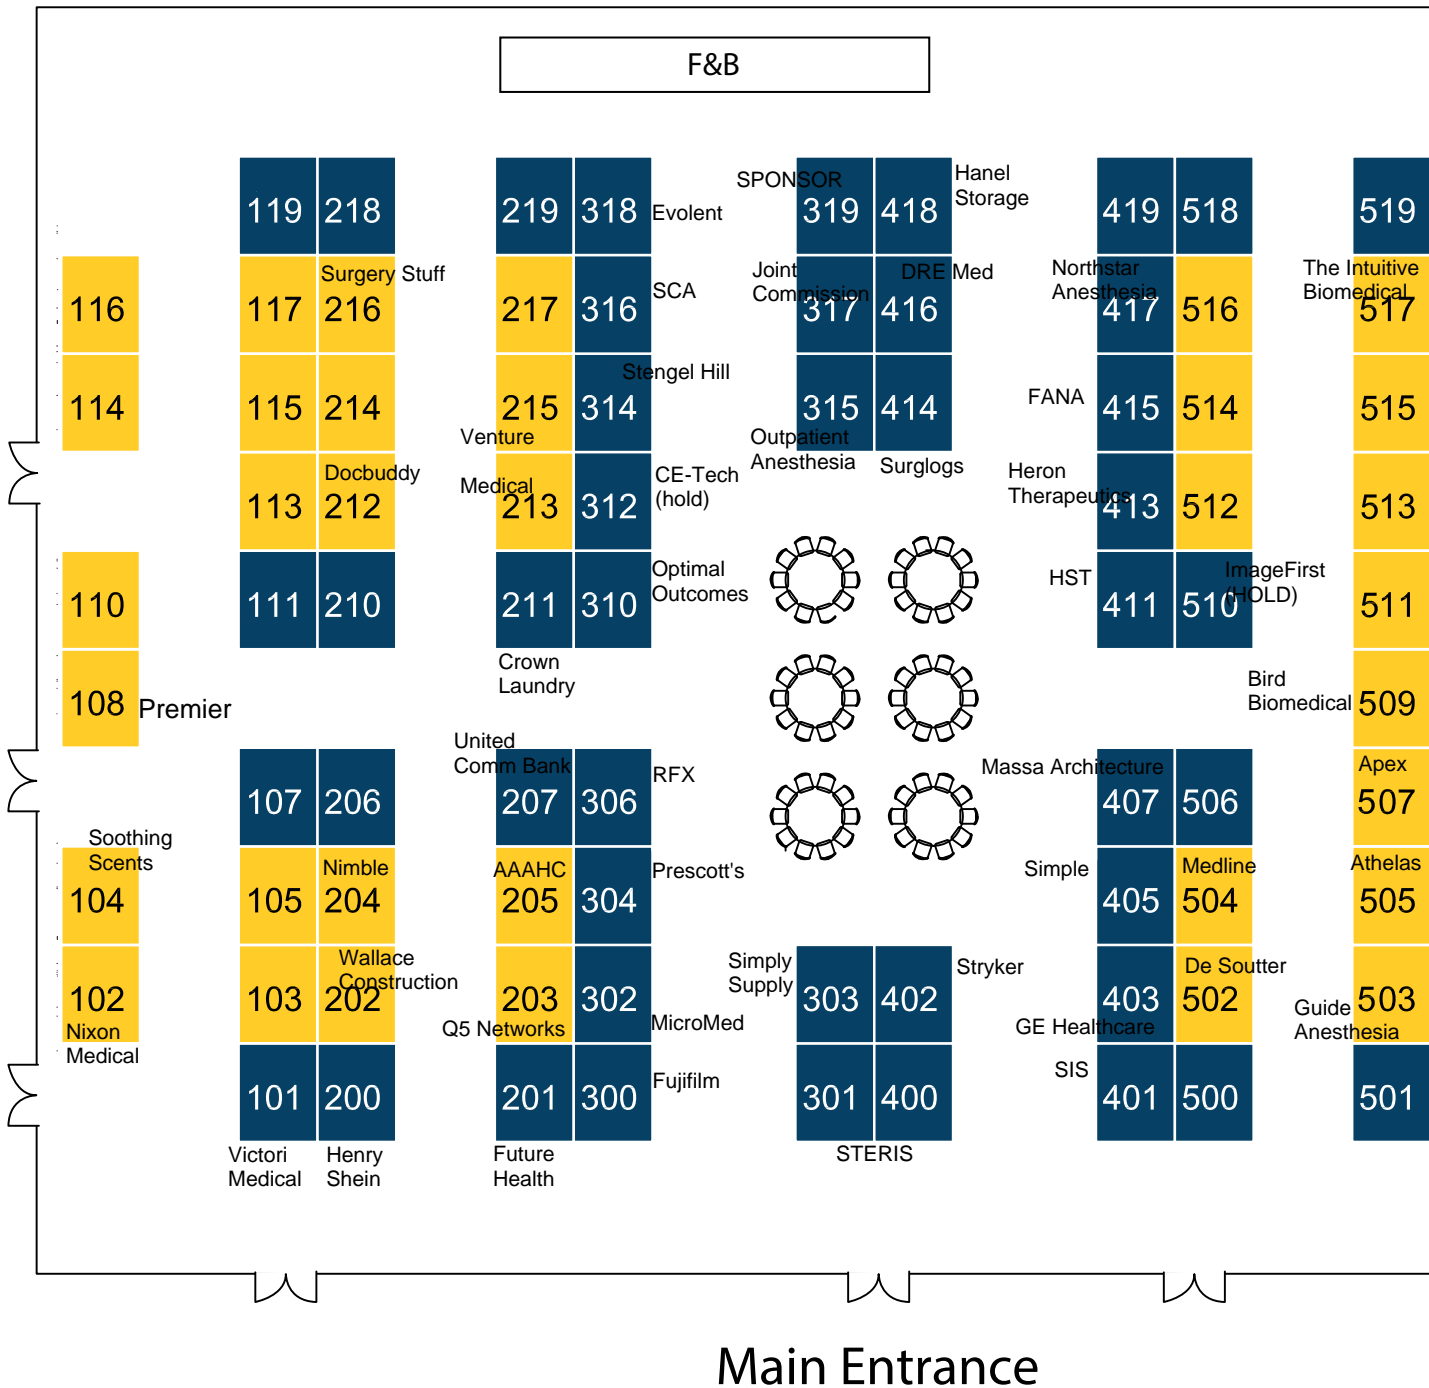

# Exhibit Hall

## Floorplan

 \$2,850

 \$2,350